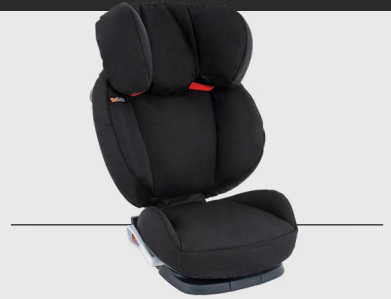

# Discovery Insure Born Fabulous car seat list

BeSafe®  
iZi Flex FIX i-Size  
Booster Seat R5 999

BeSafe®  
iZi Flex S FIX  
Booster Seat R4 999

BeSafe®  
iZi Up X3  
(Forward Facing) R4 399

BeSafe®  
iZi Kid i-Size X3  
(Rear Facing) BLACK CAB R9 999

BeSafe®  
iZi Modular X1 i-Size  
(Rear and Forward Facing) R7 999

BeSafe®  
iZi Twist B i-Size  
(Rear Facing) R12 999

BeSafe®  
iZi Go Modular X1 i-Size R4 199

BeSafe®  
iZi Go X1 Black Cab  
(Rear Facing) R2 999

BeSafe®  
iZi Up X3 ISOFIX  
(Forward Facing) R4 999

BeSafe®  
iZi Go X1 Protection Cover  
White R699

BeSafe®  
iZi Transfer Light Grey Side R999

BeSafe®  
Haven Peak-Mesh Frontal  
X-straps (front zipper open) R2 499