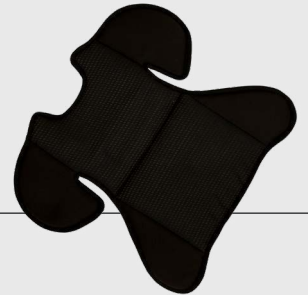

BeSafe®
Sun Canopy

R500