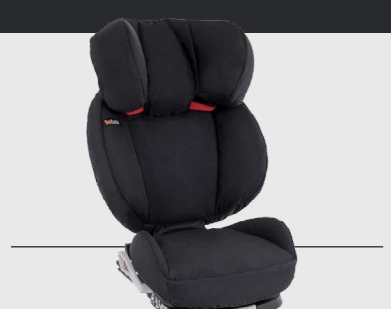

# Discovery Insure Born Fabulous car seat list

BeSafe®  
iZi Flex FIX i-Size  
Booster Seat R5 999

BeSafe®  
iZi Flex S FIX  
Booster Seat R4 999

BeSafe®  
iZi Up X3  
(Forward Facing) R4 399

BeSafe®  
iZi Kid i-Size X3  
(Rear Facing) BLACK CAB R9 999

BeSafe®  
iZi Modular X1 i-Size  
(Rear and Forward Facing) R7 999

BeSafe®  
iZi Twist B i-Size  
(Rear Facing) R12 999

BeSafe®  
iZi Go Modular X1 i-Size R4 199

BeSafe®  
iZi Go X1 Black Cab  
(Rear Facing) R2 999

BeSafe®  
iZi Up X3 ISOFIX  
(Forward Facing) R4 999

BeSafe®  
iZi Go X1 Protection Cover  
White R699

BeSafe®  
iZi Transfer Light Grey Side R999

BeSafe®  
Haven Peak-Mesh Frontal  
X-straps (front zipper open) R2 499

BeSafe®  
Child Seat Cover iZi Flex R1 399

BeSafe®  
Child Seat Cover iZi Modular R1 399

BeSafe®  
Child Seat Cover iZi Up R1 399

BeSafe®  
Insect and Sun Shield R599

BeSafe®  
iZi Sleep Cover Beige R699

BeSafe®  
iZi Comfort X3 ISOFIX  
(Forward Facing) R7 899