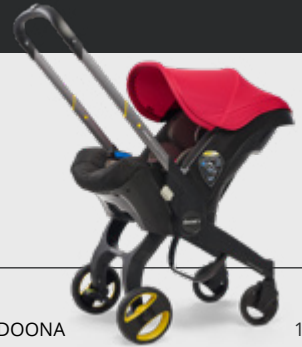

Doona
Car seat flame red

DOONA

1182021

R6499.90