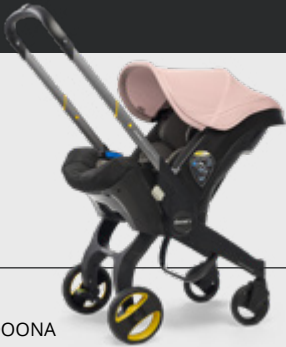

Doona
Car seat blush pink

DOONA

1182023

R6499.90