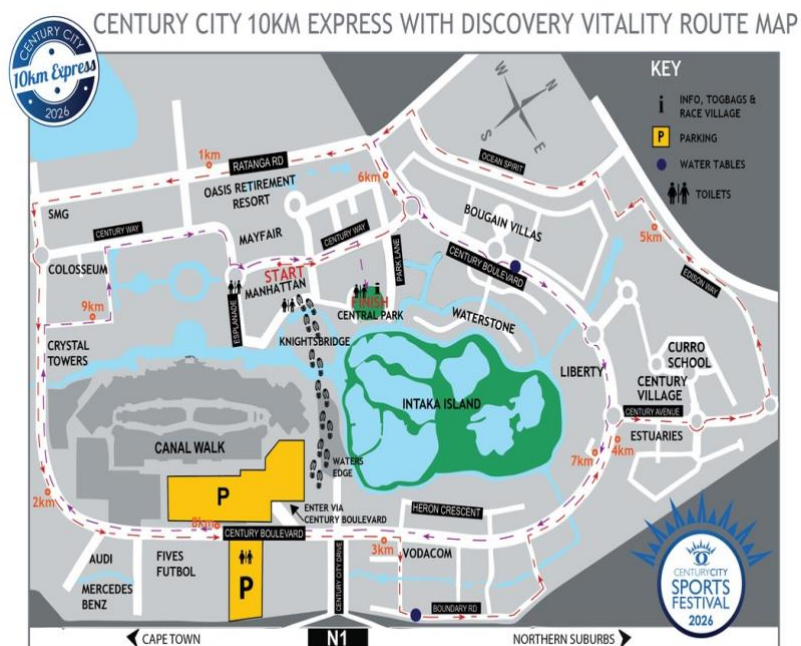

### Race info and route updates

- **10 km run**

🕒 Start time: 07:00

📍 Start: Century Way, Century City

📍 Finish: Central Park, Century City

- **5 km Fun run**

🕒 Start time: 07:10

📍 Start: Century Way, Century City

📍 Finish: Central Park, Century City

### Race pack collection:

- **Friday, 27 February 2026: 10:00 – 18:00**

- 📍 Sportsmans Warehouse Rondebosch
- 📍 Sportsmans Warehouse Tygervalley
- 📍 Sportsmans Warehouse Canal Walk
- 📍 Sportsmans Warehouse Somerset West
- 📍 Sportsmans Warehouse Paarl
- 📍 Sportsmans Warehouse V&A Waterfront